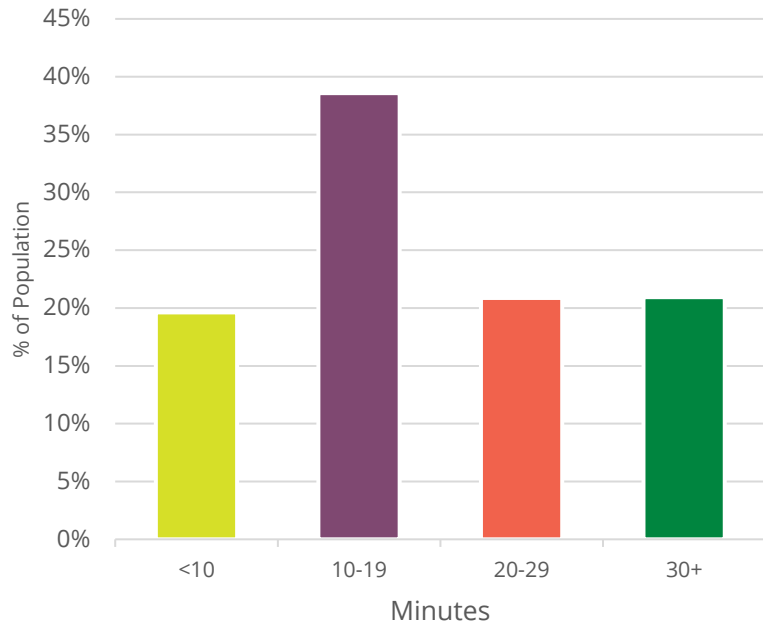

CEDAR RAPIDS
**ECONOMIC
DEVELOPMENT**

FIVE SEASONS. INFINITE SUCCESS.

City of Cedar Rapids Iowa
Economic Development Division

101 First Street SE Cedar Rapids, IA 52401
319-286-5349 • EconomicDevelopmentCR.com

AVERAGE COMMUTE TIME

75-mile workforce provided by StatsAmerica Big Radius Tool 11/16.
All other data provided by Sperling's Best Places 11/16.